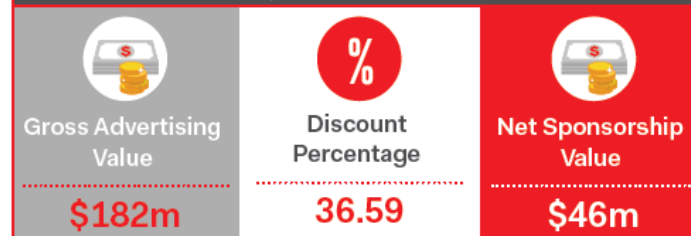

VALUE - ALL MEDIA SOURCES