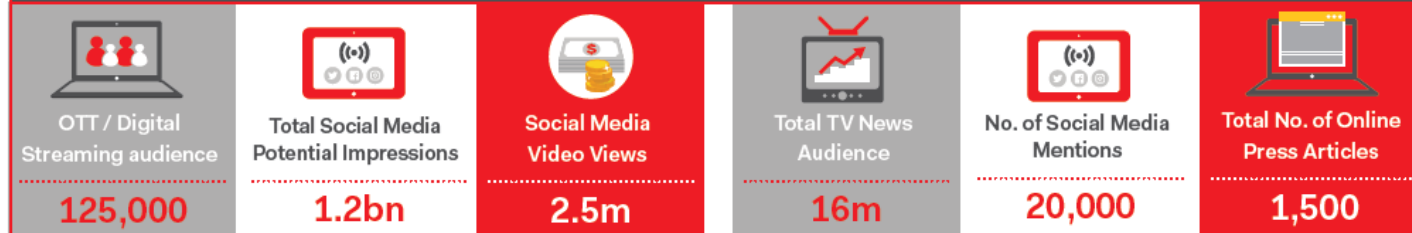

DEDICATED TV BROADCAST COVERAGE

HOUSEHOLD REACH AND DEDICATED TV VALUE

VALUE - ALL MEDIA SOURCES

SECONDARY MEDIA

EXAMPLES OF MEDIA OUTLETS

The 2021 ISPS Handa World Invitational Men | Women will be shown live on Sky Sports and broadcast around the world through international networks and will include exclusive local coverage on BBC Northern Ireland.