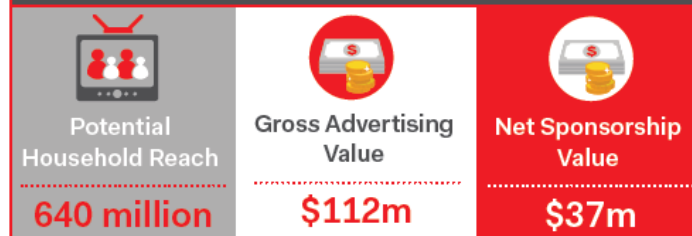

DEDICATED TV BROADCAST COVERAGE

HOUSEHOLD REACH AND DEDICATED TV VALUE

VALUE - ALL MEDIA SOURCES

SECONDARY MEDIA

EXAMPLES OF MEDIA OUTLETS

The 2021 ISPS Handa World Invitational Men | Women will be shown live on Sky Sports and broadcast around the world through international networks and will include exclusive local coverage on BBC Northern Ireland.